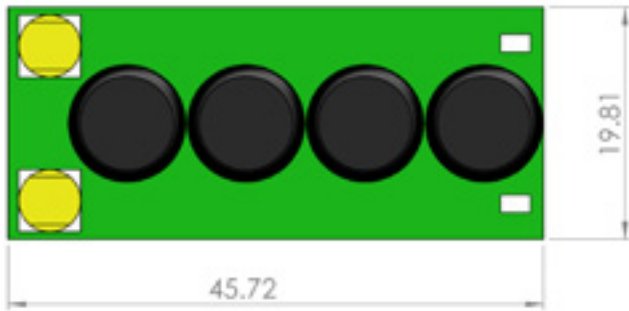

● ● ● ●
CC CapPack

HIGH VOLTAGE CAPACITOR PACK

Length:	1.8" (45.7mm)
Width:	0.78" (19.8mm)
Height:	0.7" (17.6mm)

castle