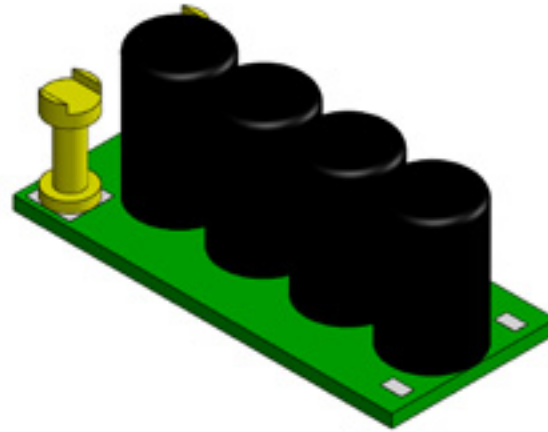

● ● ● ●
CC CapPack

HIGH VOLTAGE CAPACITOR PACK

Length:	1.8" (45.7mm)
Width:	0.78" (19.8mm)
Height:	0.7" (17.6mm)

castle