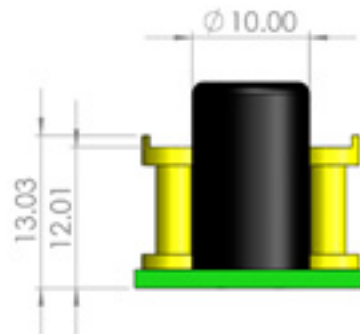

● ● ● ●
CC CapPack

HIGH VOLTAGE CAPACITOR PACK

Length:	1.8" (45.7mm)
Width:	0.78" (19.8mm)
Height:	0.7" (17.6mm)

castle