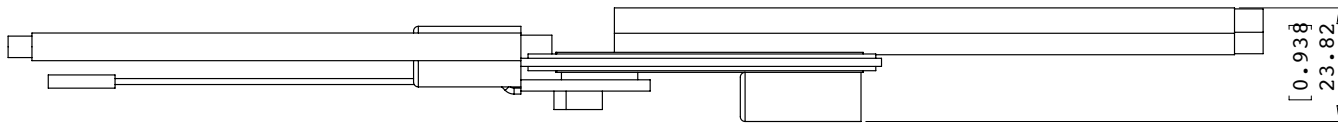

PHOENIX ICE2 LITE HV 160 ESC

Length:	3.9" (99mm)
Width:	1.5" (38.1mm)
Height:	0.9" (22.9mm)
Weight:	2.3 oz* (65.2g)*
Max amps:	160 amps**
Max volts:	50 volts 12s LiPo 36 cells NiCad/NiMh

* Weight without wires
**Ratings determined with a 5mph airflow on the ESC.