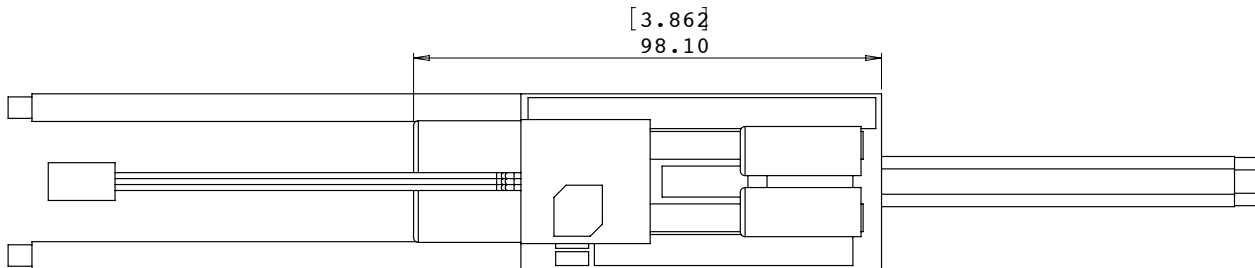

PHOENIX ICE2 LITE HV 160 ESC

Length:	3.9" (99mm)
Width:	1.5" (38.1mm)
Height:	0.9" (22.9mm)
Weight:	2.3 oz* (65.2g)*
Max amps:	160 amps**
Max volts:	50 volts 12s LiPo 36 cells NiCad/NiMh

* Weight without wires
**Ratings determined with a 5mph airflow on the ESC.